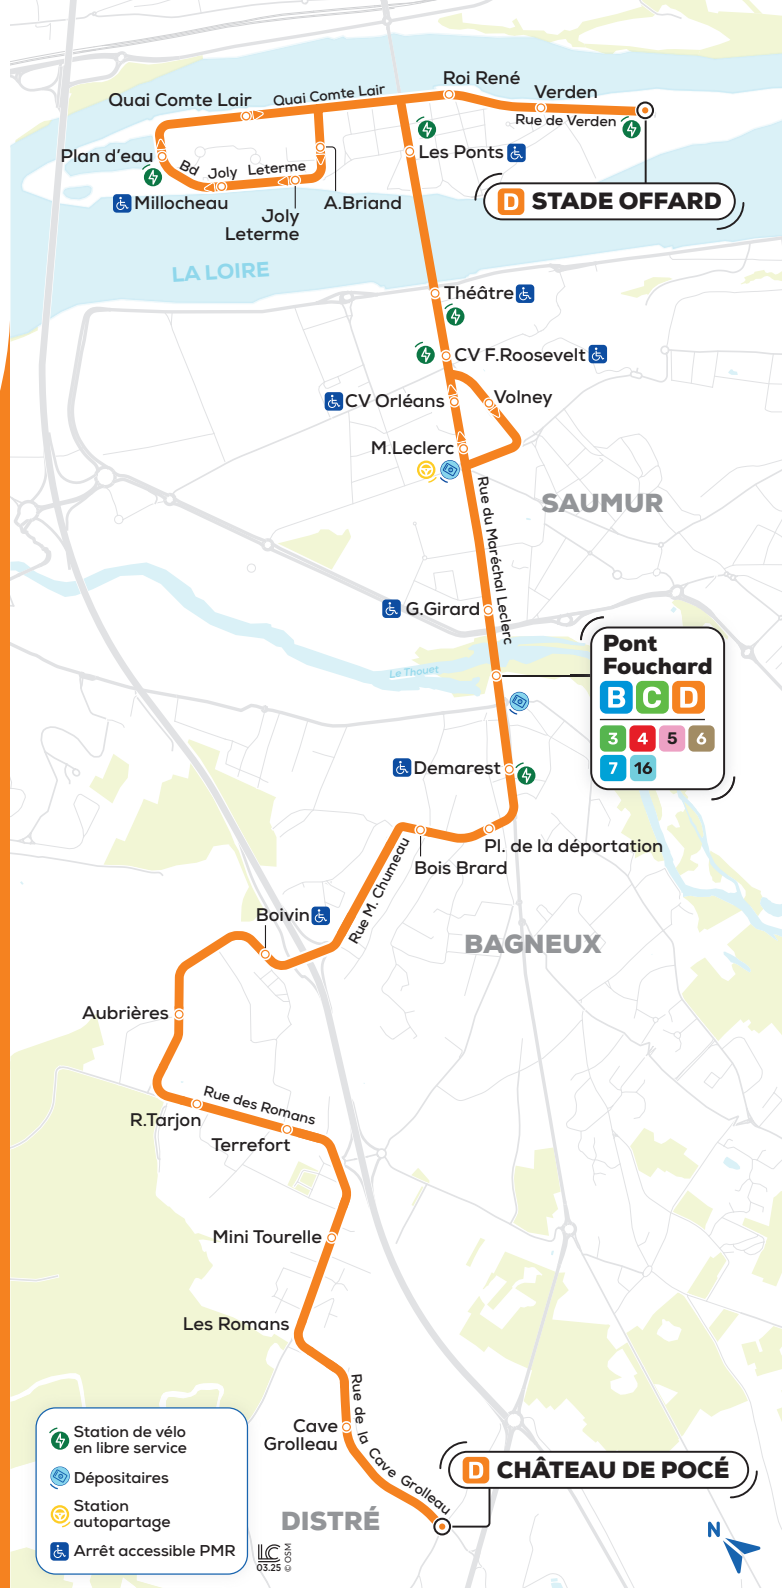

LIGNE

DISTRÉ
Château de Pocé

SAUMUR
Stade Offard

| | | | | | | | | | | | | | |
|-----------------------|--|-------------|-------------|-------------|--------------|--------------|--------------|--------------|--------------|--------------|--------------|--------------|--------------|
| DISTRÉ | Château de Pocé | 6:54 | 7:53 | 8:55 | 10:05 | 11:15 | 12:30 | 13:35 | 14:48 | 16:00 | 17:00 | 18:00 | 19:00 |
| | Cave Grolleau | 6:55 | 7:54 | 8:56 | 10:06 | 11:16 | 12:31 | 13:36 | 14:49 | 16:01 | 17:01 | 18:01 | 19:01 |
| | Les Romains | 6:56 | 7:55 | 8:57 | 10:07 | 11:17 | 12:32 | 13:37 | 14:50 | 16:02 | 17:02 | 18:02 | 19:02 |
| | Mini Tourelle | 6:57 | 7:56 | 8:58 | 10:08 | 11:18 | 12:33 | 13:38 | 14:51 | 16:03 | 17:03 | 18:03 | 19:03 |
| ST-HILAIRE-ST-FLORENT | Terrefort | 6:59 | 7:58 | 9:00 | 10:10 | 11:20 | 12:35 | 13:40 | 14:53 | 16:05 | 17:05 | 18:05 | 19:05 |
| | R.Tarjon | 7:00 | 7:59 | 9:01 | 10:11 | 11:21 | 12:36 | 13:41 | 14:54 | 16:06 | 17:06 | 18:06 | 19:06 |
| | Aubrières | 7:01 | 8:00 | 9:02 | 10:12 | 11:22 | 12:37 | 13:42 | 14:55 | 16:07 | 17:07 | 18:07 | 19:07 |
| | Boivin  | 7:02 | 8:01 | 9:03 | 10:13 | 11:23 | 12:38 | 13:43 | 14:56 | 16:08 | 17:08 | 18:08 | 19:08 |
| | Bois Brard | 7:03 | 8:02 | 9:04 | 10:14 | 11:24 | 12:39 | 13:44 | 14:57 | 16:09 | 17:09 | 18:09 | 19:09 |
| BAGNEUX | Pl. de la déportation | 7:04 | 8:03 | 9:05 | 10:15 | 11:25 | 12:40 | 13:45 | 14:58 | 16:10 | 17:10 | 18:10 | 19:10 |
| | Demarest  | 7:05 | 8:04 | 9:06 | 10:16 | 11:26 | 12:41 | 13:46 | 14:59 | 16:11 | 17:11 | 18:11 | 19:11 |
| | Pont Fouchard | 7:07 | 8:06 | 9:08 | 10:18 | 11:28 | 12:45 | 13:48 | 15:01 | 16:13 | 17:13 | 18:13 | 19:13 |
| SAUMUR | G.Girard  | 7:08 | 8:07 | 9:09 | 10:19 | 11:29 | 12:46 | 13:49 | 15:02 | 16:14 | 17:14 | 18:14 | 19:14 |
| | M.Leclerc | 7:09 | 8:08 | 9:10 | 10:20 | 11:30 | 12:47 | 13:50 | 15:03 | 16:15 | 17:15 | 18:15 | 19:15 |
| | CV F.Roosevelt  | 7:10 | 8:09 | 9:11 | 10:21 | 11:31 | 12:48 | 13:51 | 15:04 | 16:16 | 17:16 | 18:16 | 19:16 |
| | Théâtre  | 7:11 | 8:10 | 9:12 | 10:22 | 11:32 | 12:49 | 13:52 | 15:05 | 16:17 | 17:17 | 18:17 | 19:17 |
| | Les Ponts  | 7:13 | 8:12 | 9:14 | 10:24 | 11:34 | 12:51 | 13:54 | 15:07 | 16:19 | 17:19 | 18:19 | 19:19 |
| | A.Briand | 7:15 | 8:14 | 9:16 | 10:26 | 11:36 | 12:53 | 13:56 | 15:09 | 16:21 | 17:21 | 18:21 | 19:21 |
| | Joly Leterme | 7:15 | 8:14 | 9:16 | 10:26 | 11:36 | 12:53 | 13:56 | 15:09 | 16:21 | 17:21 | 18:21 | 19:21 |
| | Millocheau  | 7:15 | 8:14 | 9:16 | 10:26 | 11:36 | 12:53 | 13:56 | 15:09 | 16:21 | 17:21 | 18:21 | 19:21 |
| | Plan d'eau | 7:16 | 8:15 | 9:17 | 10:27 | 11:37 | 12:54 | 13:57 | 15:10 | 16:22 | 17:22 | 18:22 | 19:22 |
| | Quai Comte Lair | 7:17 | 8:16 | 9:18 | 10:28 | 11:38 | 12:55 | 13:58 | 15:11 | 16:23 | 17:23 | 18:23 | 19:23 |
| | Roi René | 7:19 | 8:18 | 9:20 | 10:30 | 11:40 | 12:57 | 14:00 | 15:13 | 16:25 | 17:25 | 18:25 | 19:25 |
| | Verden | 7:19 | 8:18 | 9:20 | 10:30 | 11:40 | 12:57 | 14:00 | 15:13 | 16:25 | 17:25 | 18:25 | 19:25 |
| | Stade Offard | 7:20 | 8:19 | 9:21 | 10:31 | 11:41 | 12:58 | 14:01 | 15:14 | 16:26 | 17:26 | 18:26 | 19:26 |